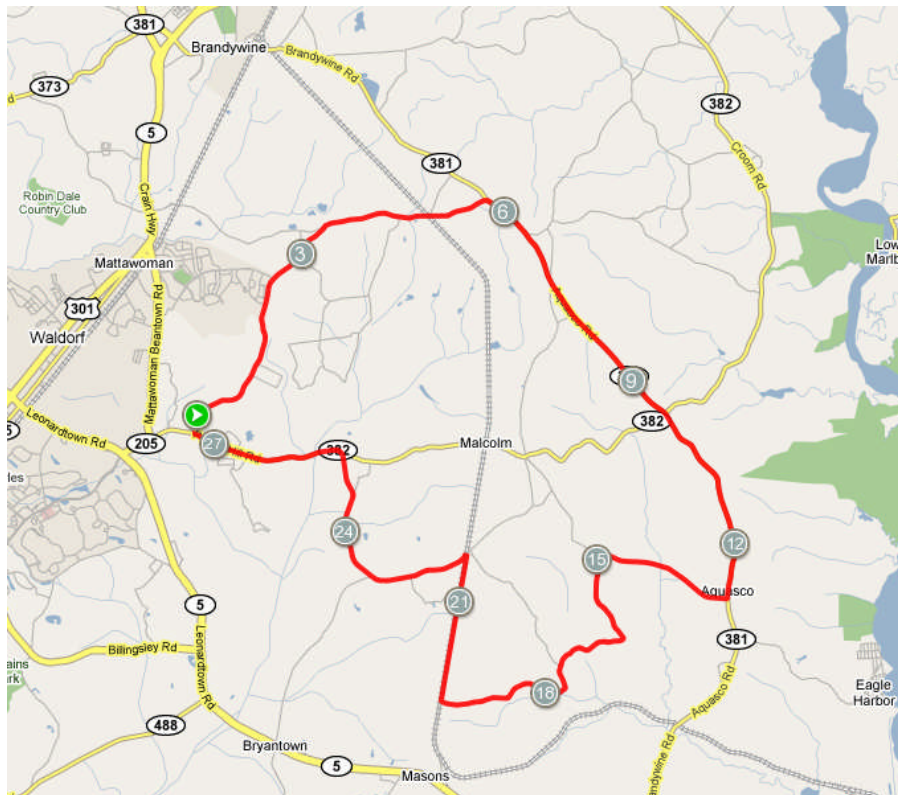

St. Peters Church Ride – 27 miles

Oxon Hill Bicycle and Trail Club

www.ohbike.org

0.0		START
0.1	R	St Peters Church Rd
2.9		becomes Dent Rd
3.3	X	Oak Bee Rd
3.3	S	continue on Dent Rd
3.7	R	Cedarville Rd
6.0	R	Brandywine Rd
12.9	R	Dr Bowen Rd
14.9	L	Wilkerson Rd
16.4	R	Celestial Ln
17.8	R	Truman Manor Ln
19.7	R	Gallant Green Rd
21.8	L	Woodville Rd
23.3		becomes Dr Mudd Rd
25.2	L	Poplar Hill Rd
27.4	R	into Church
27.5		END

www.mapmyride.com/ride/united-states/md/waldorf/109350620