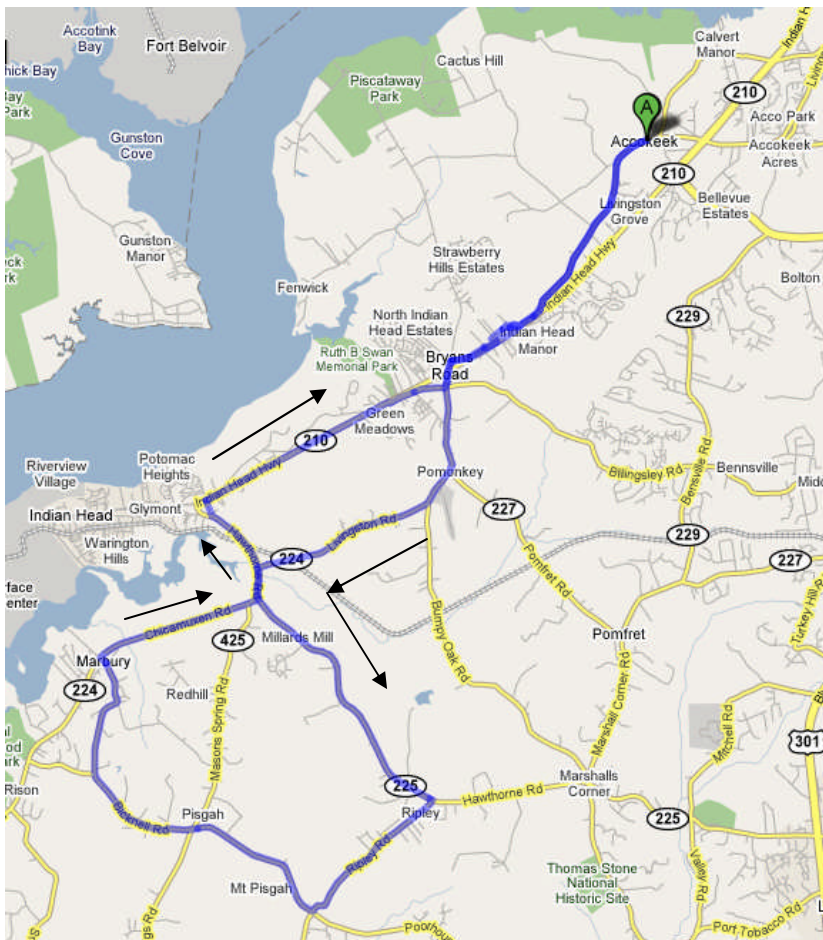

Accokeek 32 to Pisgah from Accokeek Firehouse

0.0	START	17.0	S	Bicknell Rd	
0.1	R	Livingston Rd	20.2	R	Marbury Run Rd
2.7	R	Gospel Union Rd (unsigned)	20.5	R	Chicamuxen Rd/MD-224
3.3	R	Shiloh Church Rd	22.5	L	Hawthorne Rd/MD-225
3.6	L	becomes Carroll Dr	23.8	R	Lower Wharf Rd
3.7	R	Marion Dr (unsigned)	24.0	R	MD-210
3.7	R	MD-210	26.7	R	Hungerford Rd
3.9	R/L	Matthews Rd	27.5	L	MD-227
4.4	L	Marshall Hall Rd/MD-227	27.9	R	Matthews Rd
4.5	X	MD-210	28.3	L	MD 210 shoulder
4.5	S	MD 227	28.5	L	Marion Dr (unsigned)
5.8	S	becomes MD 224	28.6	R	Carroll Dr
8.8	L	Hawthorne Rd/MD-225	28.8	S	Gospel Union Rd
12.8	R	Ripley Rd	29.4	L	Livingston Rd
15.0	R	Poorhouse Rd	32.0	L	Accokeek Firehouse
17.0	REST STOP (Pisgah Store)	32.1	END		

For interactive map, see
<http://www.mapmyride.com/ride/united-states/md/accokeek/362978050>

Oxon Hill Bicycle and Trail Club

www.ohbike.org